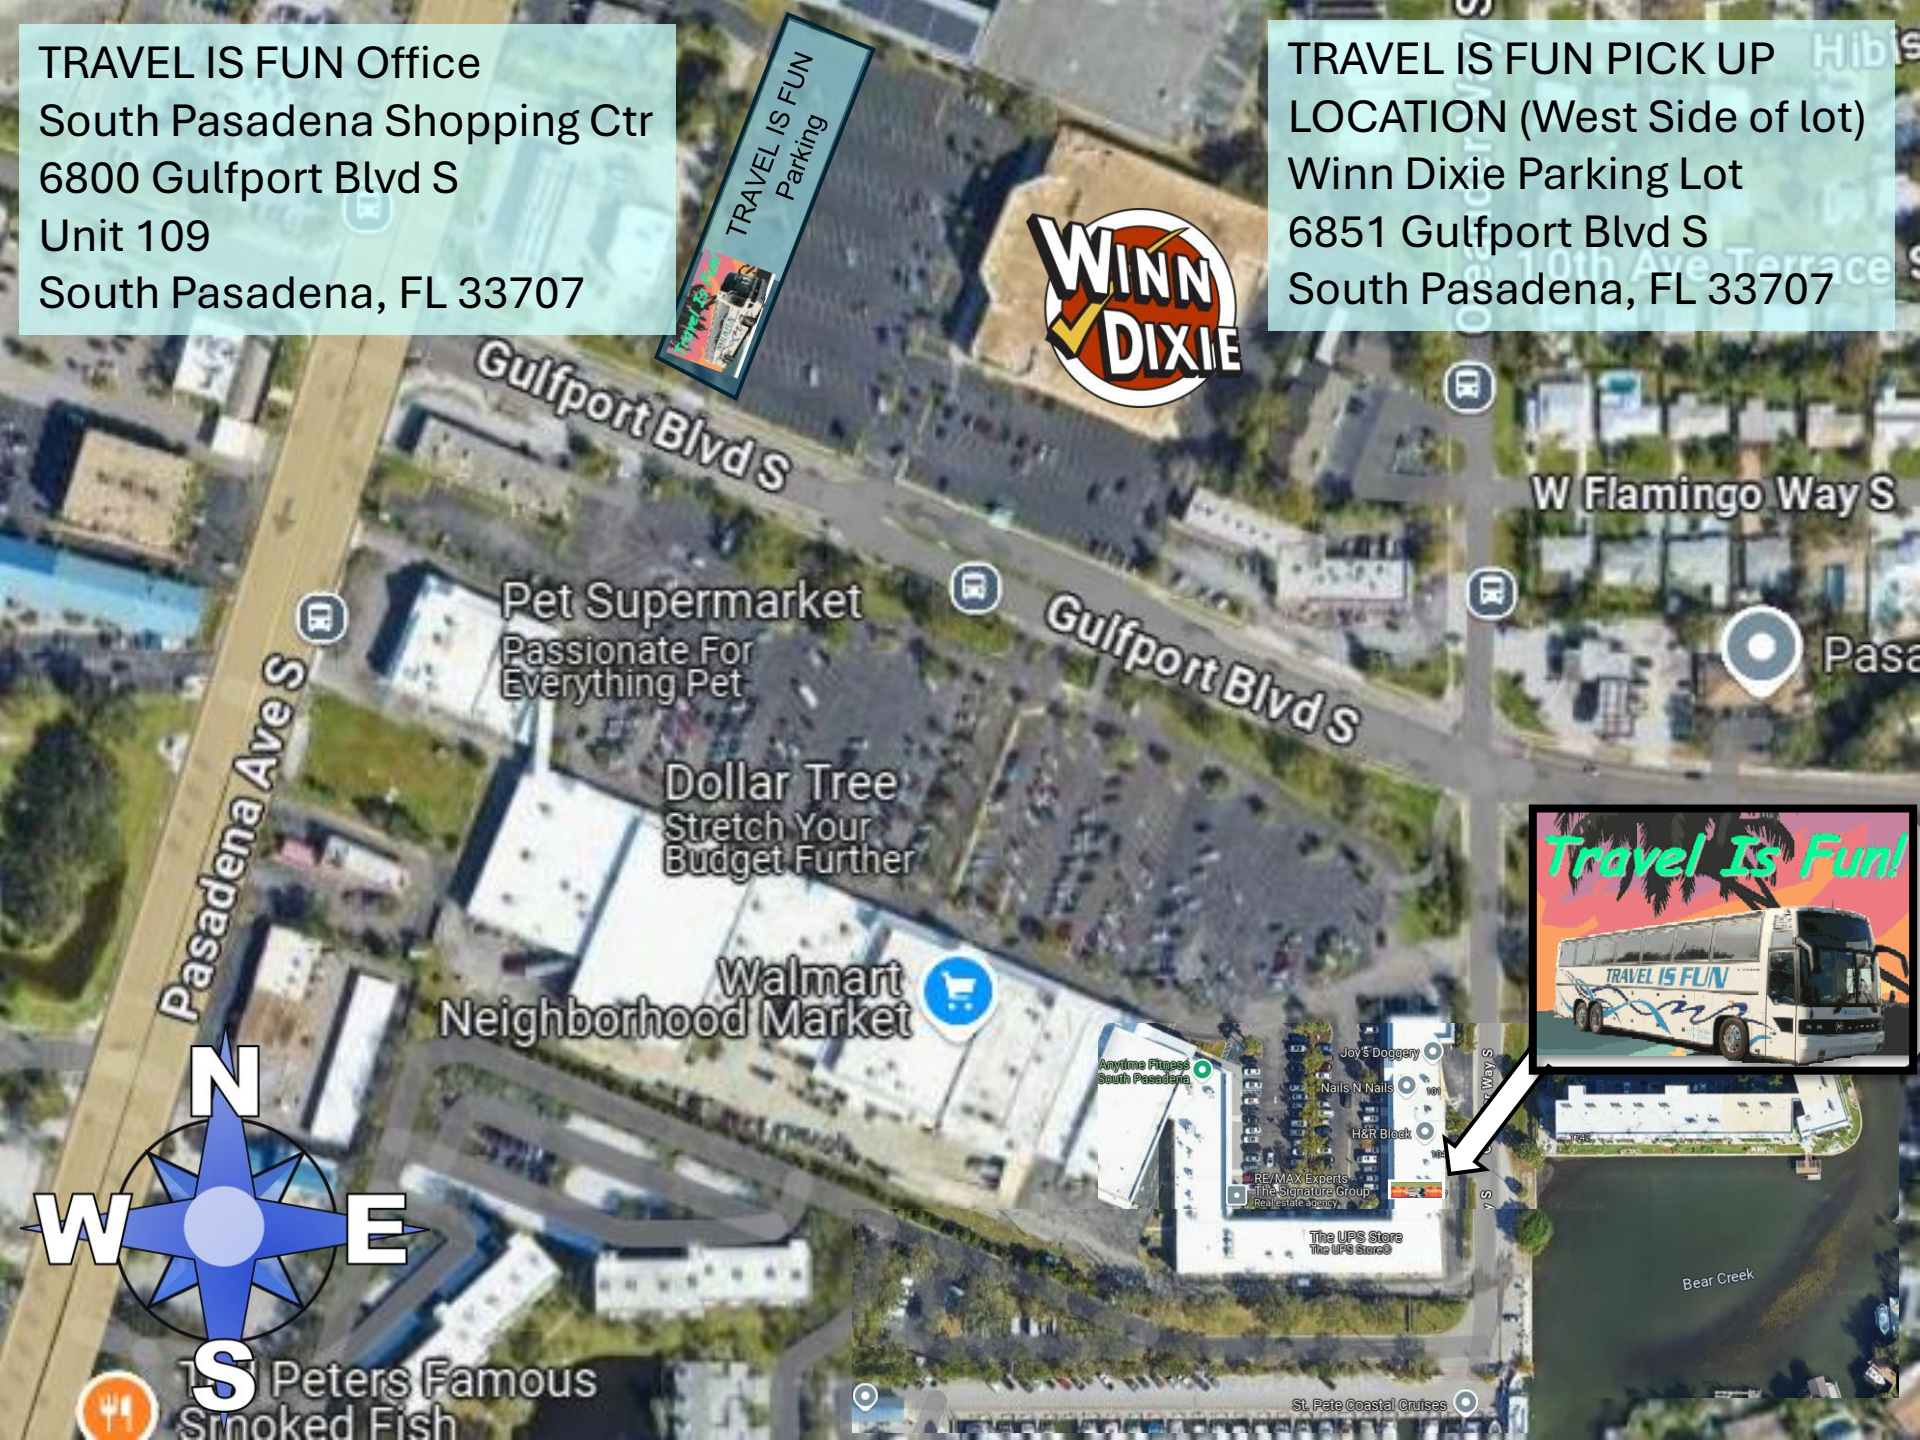

TRAVEL IS FUN Office
South Pasadena Shopping Ctr
6800 Gulfport Blvd S
Unit 109
South Pasadena, FL 33707

TRAVEL IS FUN PICK UP
LOCATION (West Side of lot)
Winn Dixie Parking Lot
6851 Gulfport Blvd S
South Pasadena, FL 33707